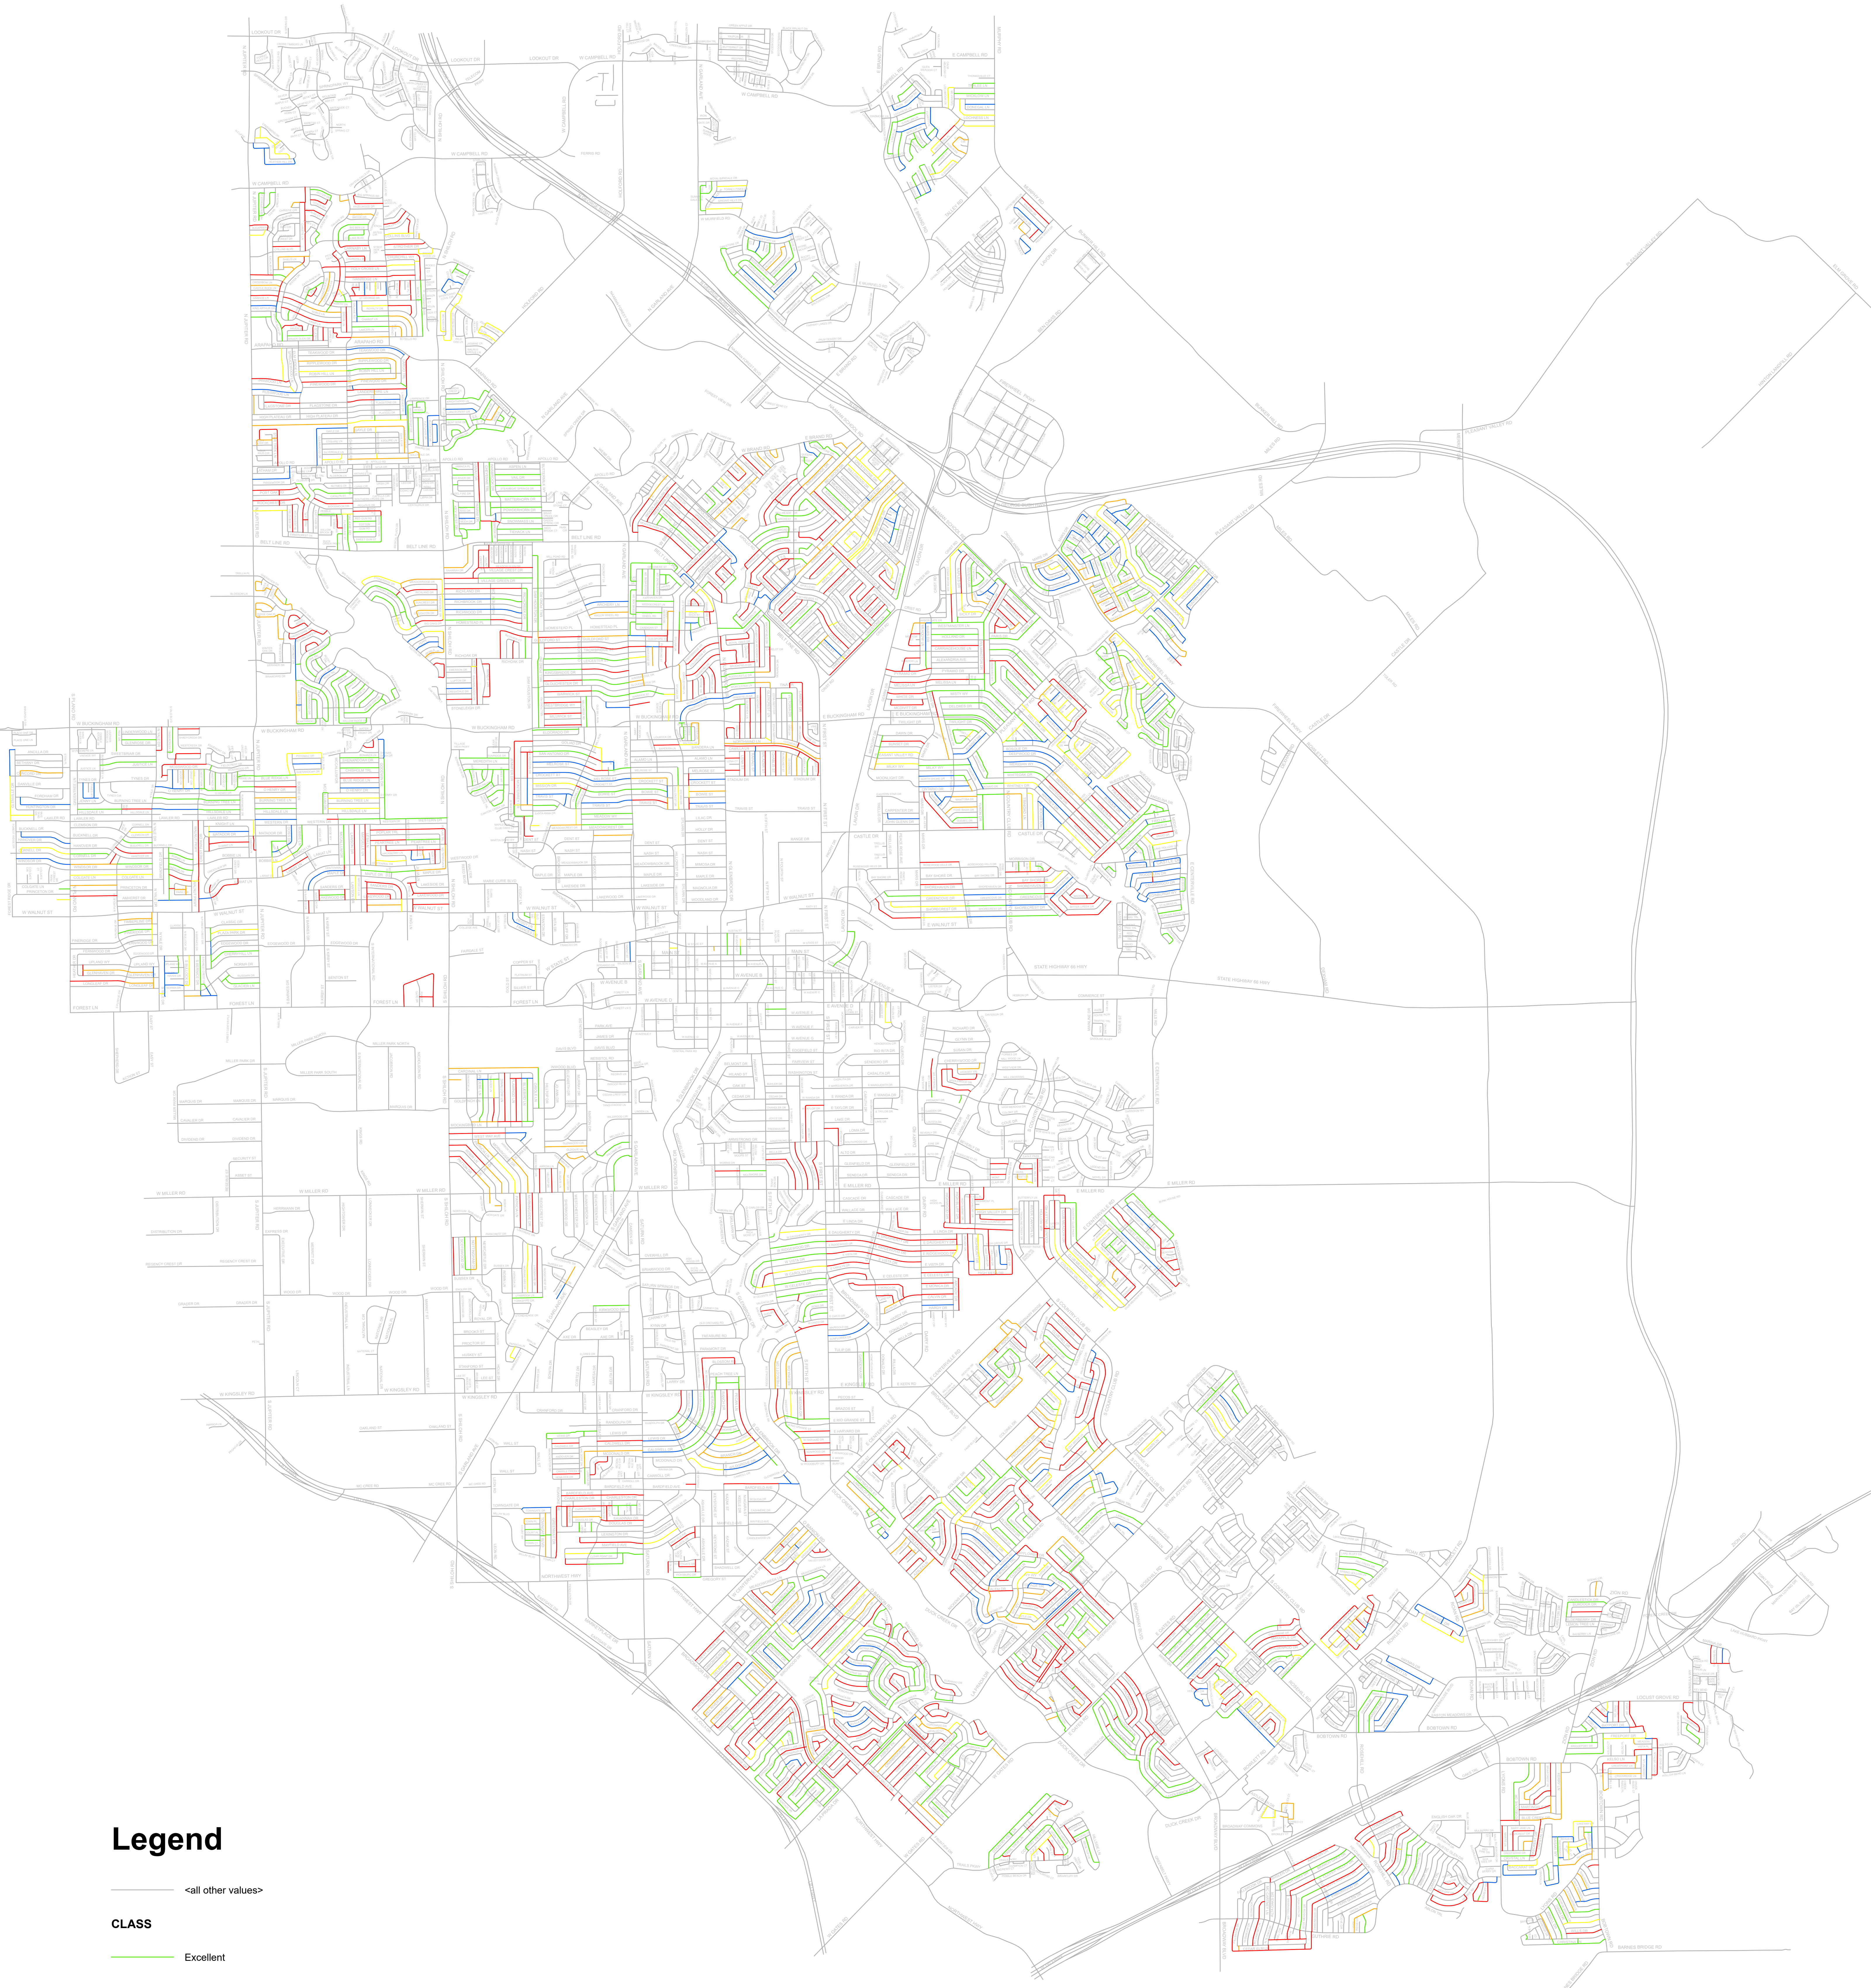

Alley Conditions

Legend

- <all other values>
- CLASS**
- Excellent
- Good
- Fair
- Poor
- Failed
- Roads_Pave_Mast_2017_07_06